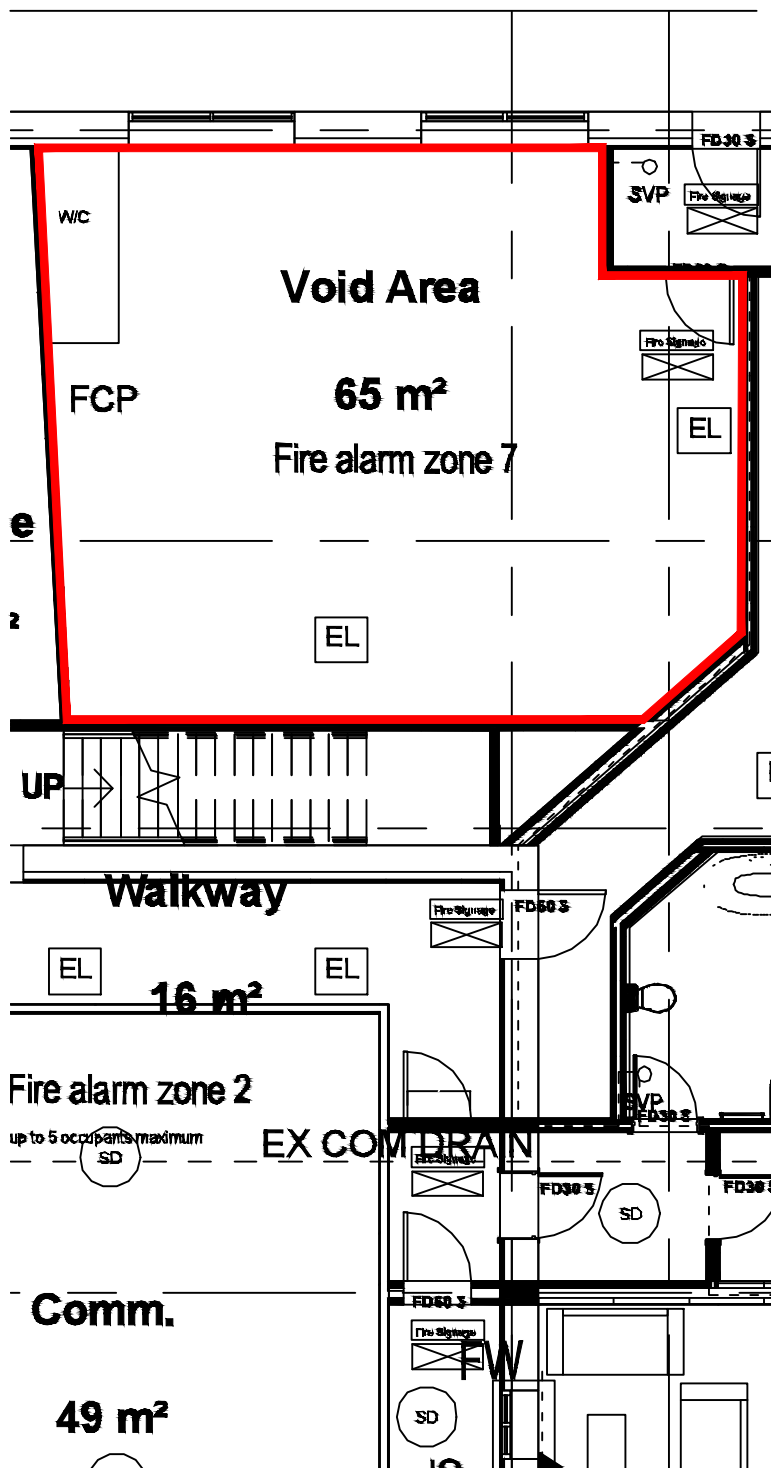

DO NOT SCALE

LOCATION PLAN
(SCALE 1:1250)

GROUND FLOOR VOID/SHOP
(SCALE 1:100)

CLIENT: Nicholson Group
CLIENT REFERENCE:
PROJECT: Former Beechams Building
DRAWING TITLE: Lease Plan Plot Shop

A	--	FIRST ISSUE	CGF	--	ADS
REV	DATE	REVISION DETAILS	DRAWN	CHKD	APPRD