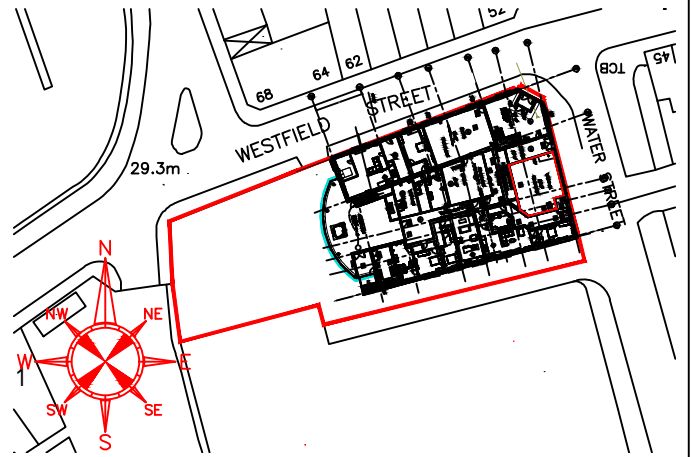

DO NOT SCALE

LOCATION PLAN
(SCALE 1:1250)

GROUND FLOOR VOID/SHOP
(SCALE 1:100)

CLIENT: Nicholson Group
CLIENT REFERENCE:
PROJECT: Former Beechams Building
DRAWING TITLE: Lease Plan Plot Shop

A	--	FIRST ISSUE	CGF	--	ADS
REV	DATE	REVISION DETAILS	DRAWN	CHKD	APPRD